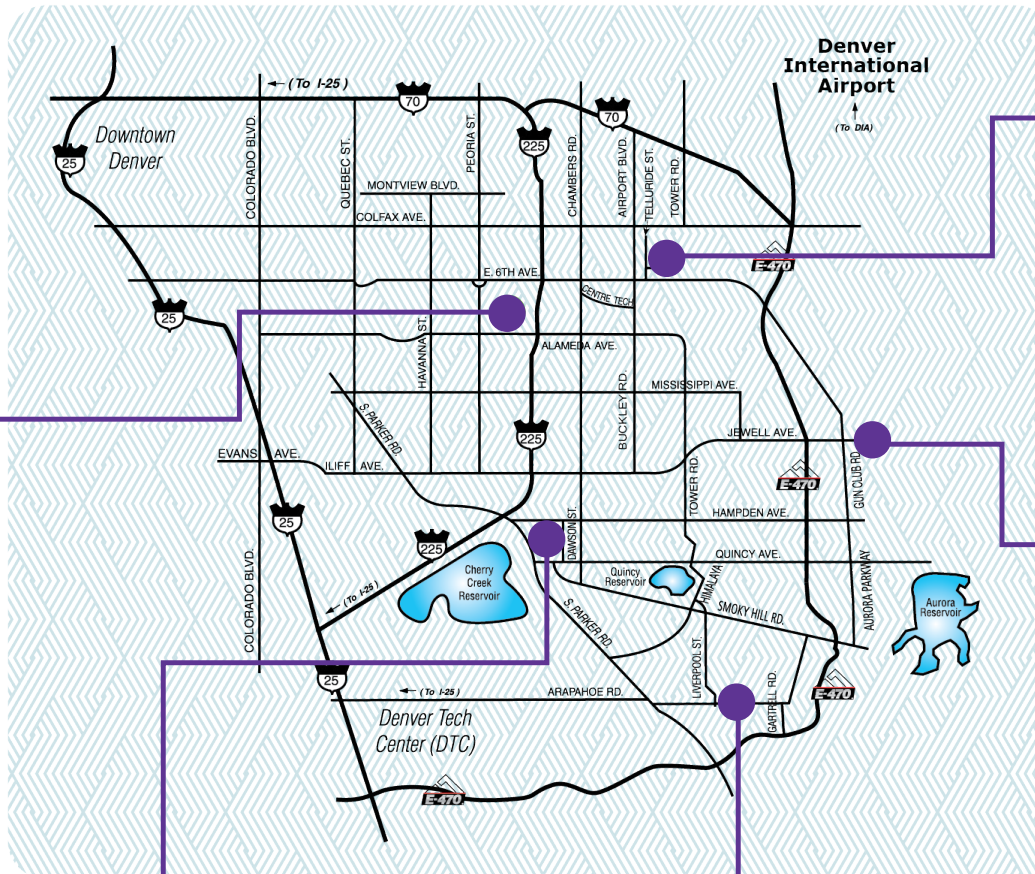

DRIVING RANGE

Single token: \$6 | Multiple tokens: \$5.50 each | Check with Pro Shops for discounted range packages.

AURORA GOLF PREMIER CARD

Your Premier Card is accepted at all five Aurora golf courses. Use it for green fees, golf carts, range balls and rental clubs. It's transferable, you don't have to be an Aurora resident to purchase one and it NEVER expires. Purchase your Premier Card at any of our Aurora golf courses or online at GolfAurora.com and click on Gift and Premier Cards. Valid weekdays (non-holidays) anytime and after noon on weekends and holidays at Aurora Hills, Meadow Hills, Murphy Creek and Saddle Rock. Valid anytime at Springhill. Restrictions don't apply to range tokens. New cards not valid on date of purchase. *Junior Premier Card, 17 and under.

50 S. Peoria St.
PRO SHOP
 303.739.1550
TIN CUP
 303.739.1566

3609 S. Dawson St.
PRO SHOP
 303.326.8450
DUFFERS
 303.326.8452

800 N. Telluride St.
PRO SHOP
 303.739.6854
THE SHACK
 303.739.6852

1700 S. Old Tom Morris Rd.
PRO SHOP
 303.739.1560
TAVERN
 303.739.1510